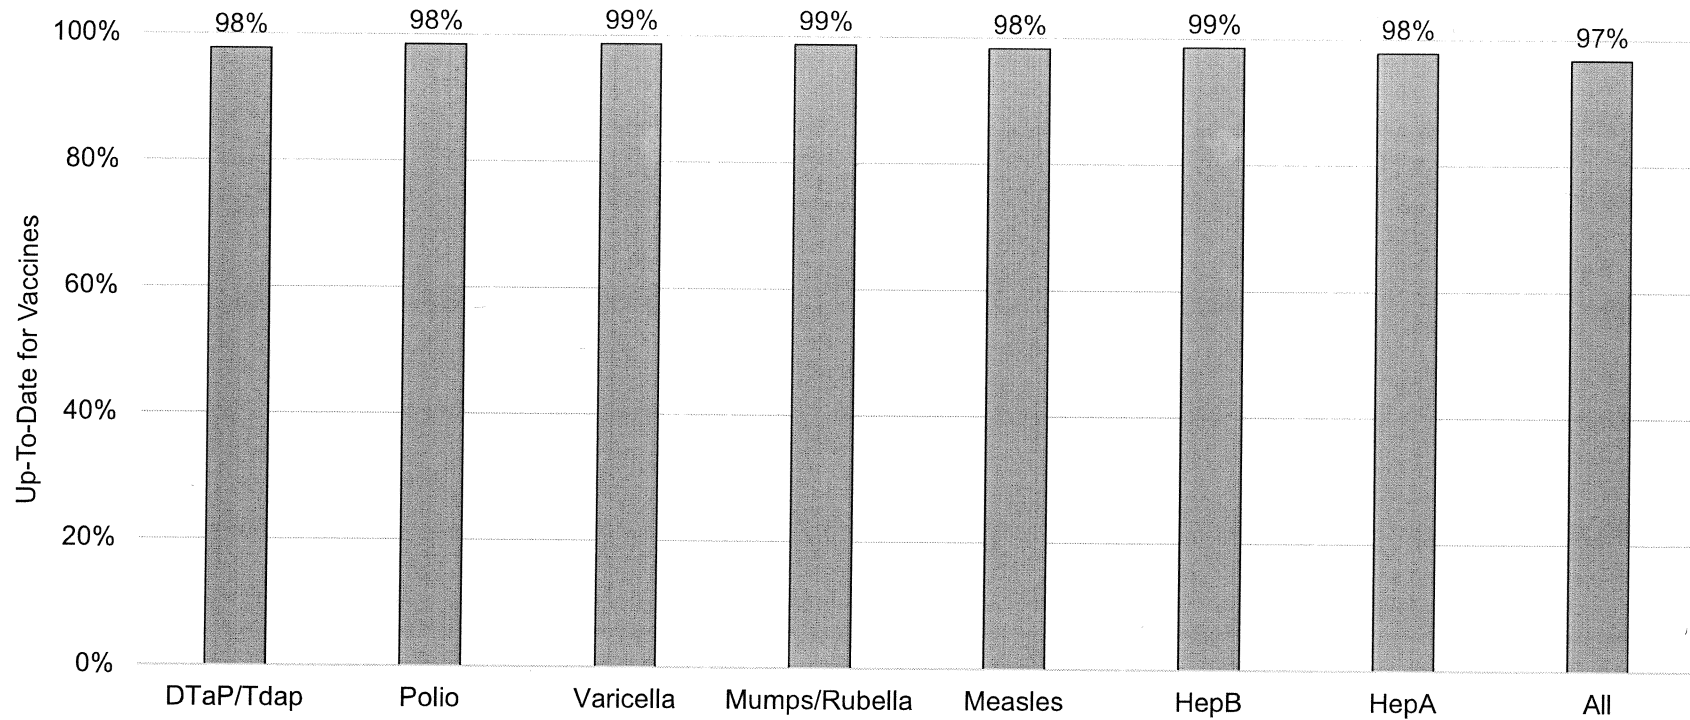

How many school-age kids* are up-to-date on vaccines in your county?

*Kindergarten through 12th grade

Assessment date: 03/04/2019

Data source: Immunization Primary Review Summary Reports

■ Umatilla County